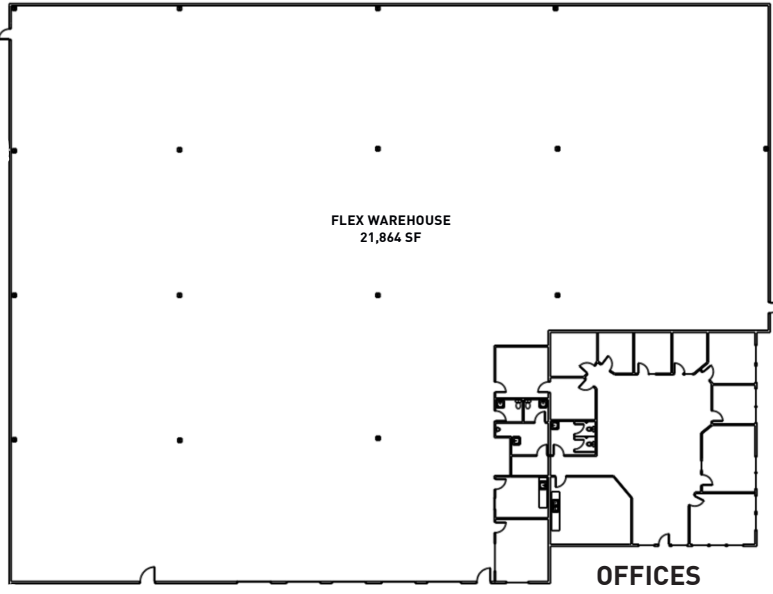

# LAKWOOD STUDIO

Lakewood Studio provides clients with over 21,000 square feet of flex warehouse space, 3,300 square feet of private office space, a boardroom, and a kitchenette.

## FEATURES

↕ 22' high ceilings

←|→ 37' x 42'

Nearby:

- 10 mins from Sunbelt Rentals Film & TV Office and Rental House
- 20 mins from Fraserwood Studio
- 20 mins from Ironwood Studio
- 30 mins from Copperwood Studio
- 30 mins from Downtown Vancouver
- 40 mins from Vancouver International Airport

## FLOOR PLAN